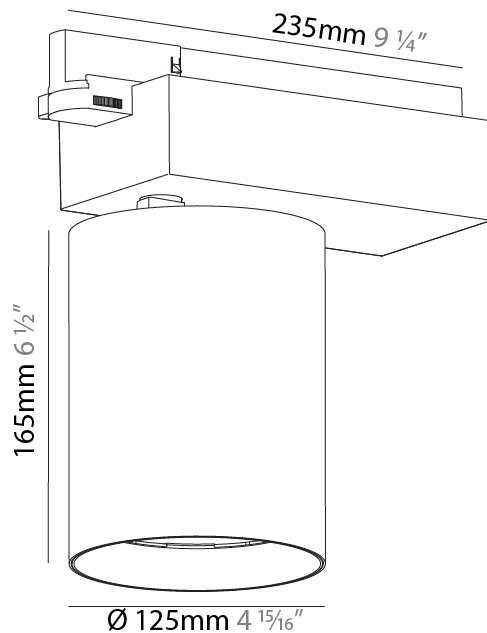

OPTICAL

Beam Angle: 8
 Adjustability: Rotational 340°; Tilt 90°

RATINGS AND CERTIFICATIONS

Certified By: Certified for North American Standards
 IP rating: IP20

PROJECT

TYPE

SPECIFIER

QUANTITY